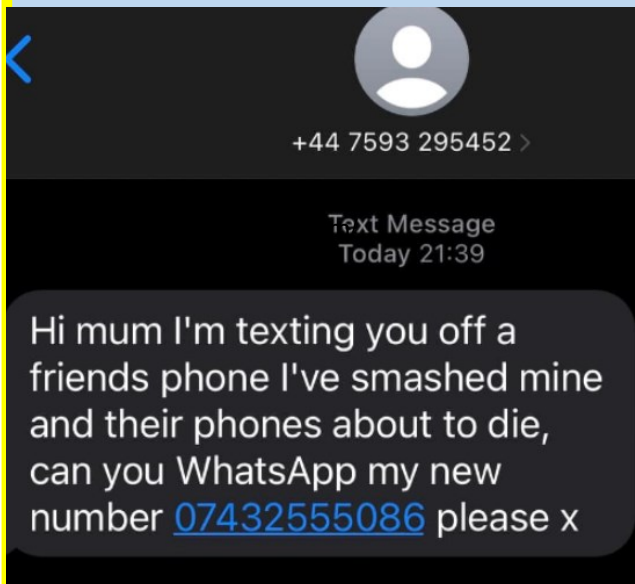

WhatsApp or Text Scam

Here's how this scam works:

- A fraudster pretending to be a family member, often a daughter or son, starts a believable conversation with the recipient.
- They will say they are messaging from a new number as their phone was lost or damaged.
- Typically, the 'child' is short of money or is late paying bills, and asks the recipient to transfer money into an account.

In some cases, the victim has been careful enough to check with the relative and has realised it's a scam before parting with any money but this is not always the case—

New Blog Post

1 in 5 UK parents "never" talk to their child about online safety

Only around half of UK parents and carers regularly talk to their child about possible risks on the internet, according to a new survey by National Online Safety...

nationalonlinesafety.com