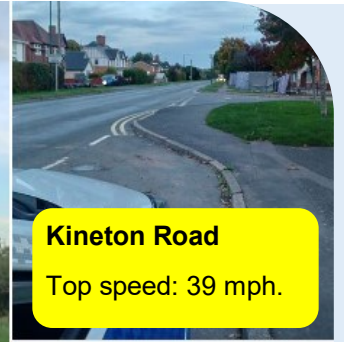

Speed Checks in Wellesbourne

Speed checks were carried out in Wellesbourne on 18 October and detected twelve drivers, with speeds ranging between 35-42mph, recorded on Newbold Road and Kineton Road.

More checks will continue across our beat area in the coming weeks.

Newbold Road

Top speed: 42 mph.

Kineton Road

Top speed: 39 mph.

WhatsApp or Text Scam

Here's how this scam works:

- A fraudster pretending to be a family member, often a daughter or son, starts a believable conversation with the recipient.
- They will say they are messaging from a new number as their phone was lost or damaged.
- Typically, the 'child' is short of money or is late paying bills, and asks the recipient to transfer money into an account.