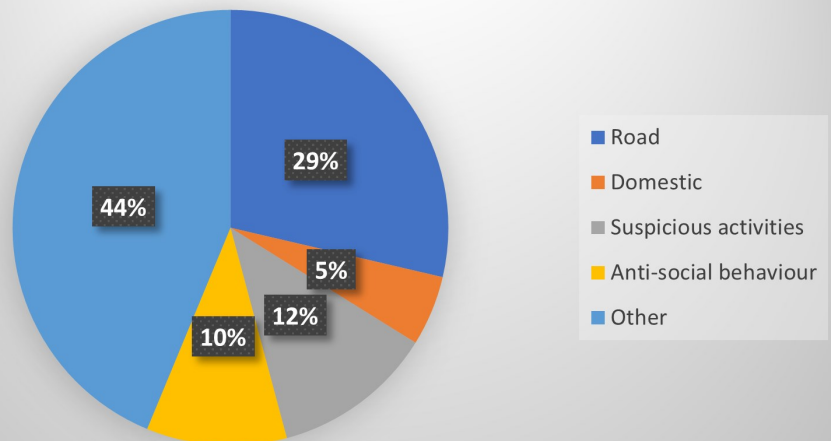

111-23/10 Banbury Road, Lighthorne

Report of a male stopping cars at a roundabout and asking for money to be transferred to his bank as his card was not working. Police searched the area but the male was not located.

Burton Dassett Area:

375-13/10 Burton Dassett Country
Park

Occupants of a parked car reported that three vehicles were driving around their car, at speed.

Incidents Reported October 2022

This chart shows a breakdown of the approximate 200 incidents reported across the beat by telephone or online. Other includes: silent 999 calls; mental health issues; concern for vulnerable people; theft; fire and fraud.